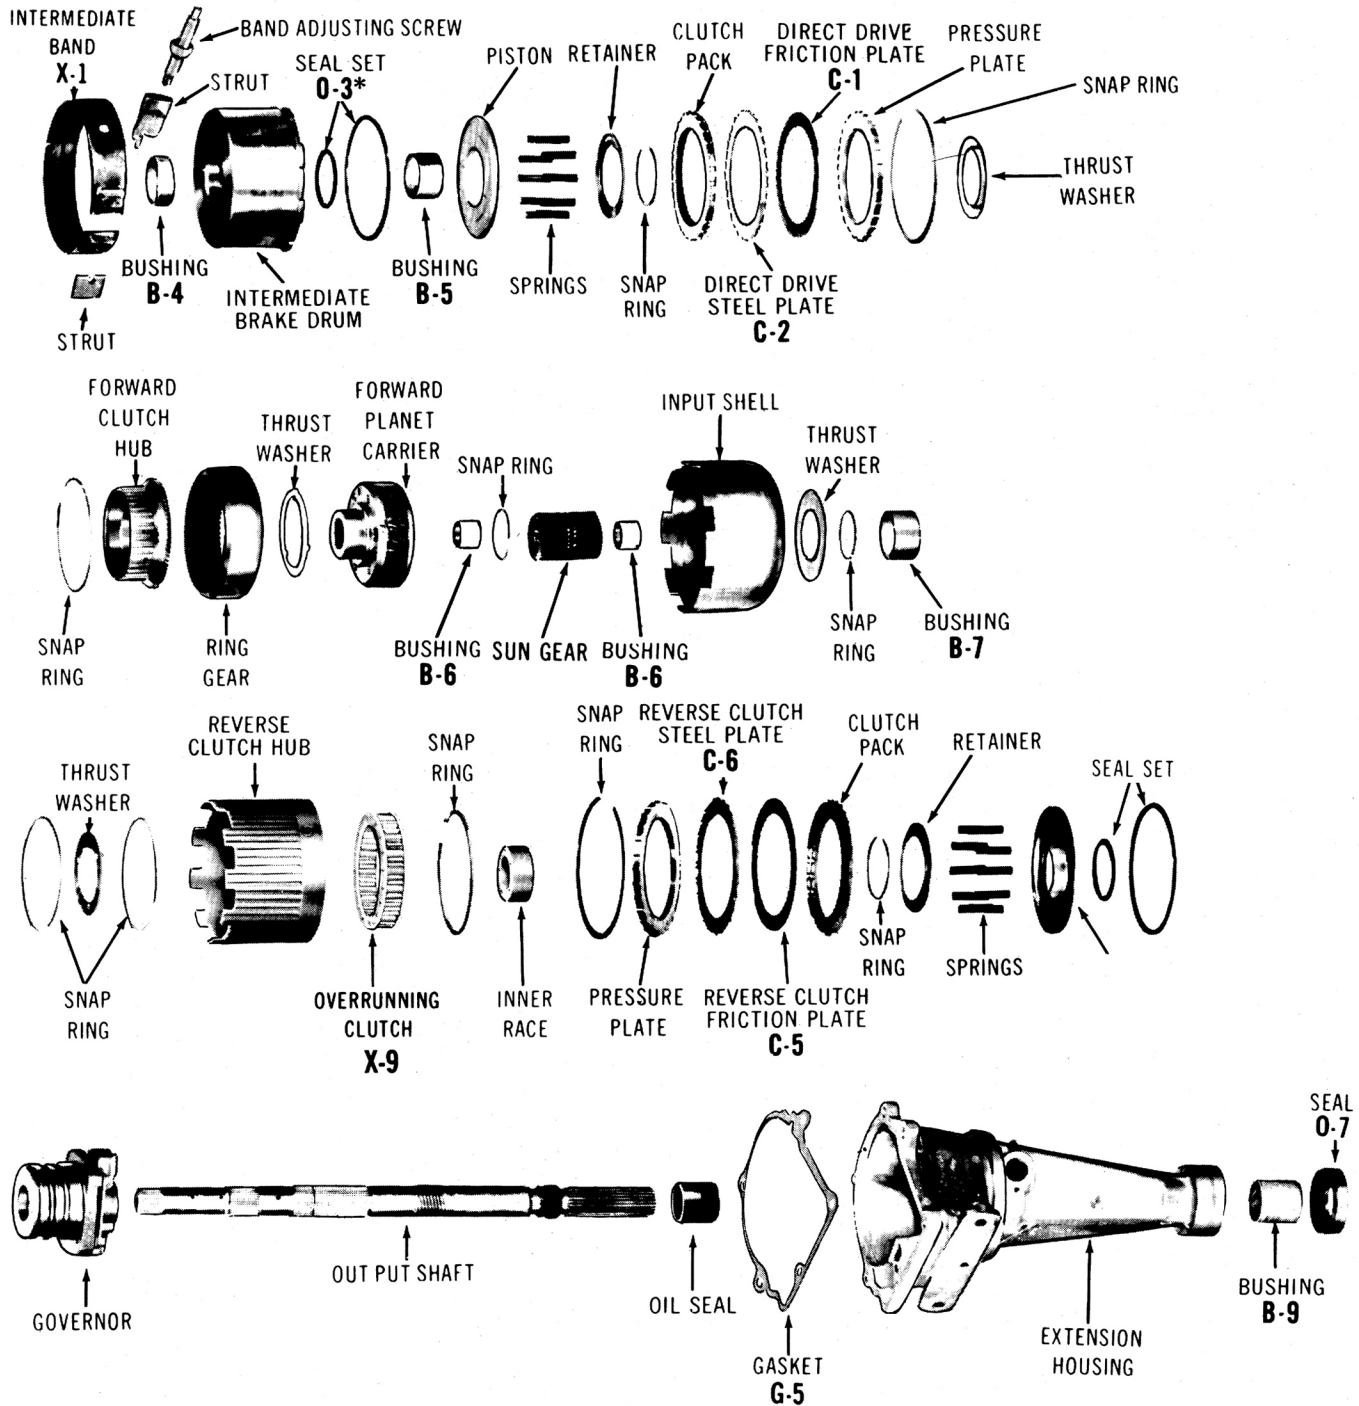

FRONT PUMP ASSEMBLY

C-6 TYPE

*Denotes Part is Available in Sets Only